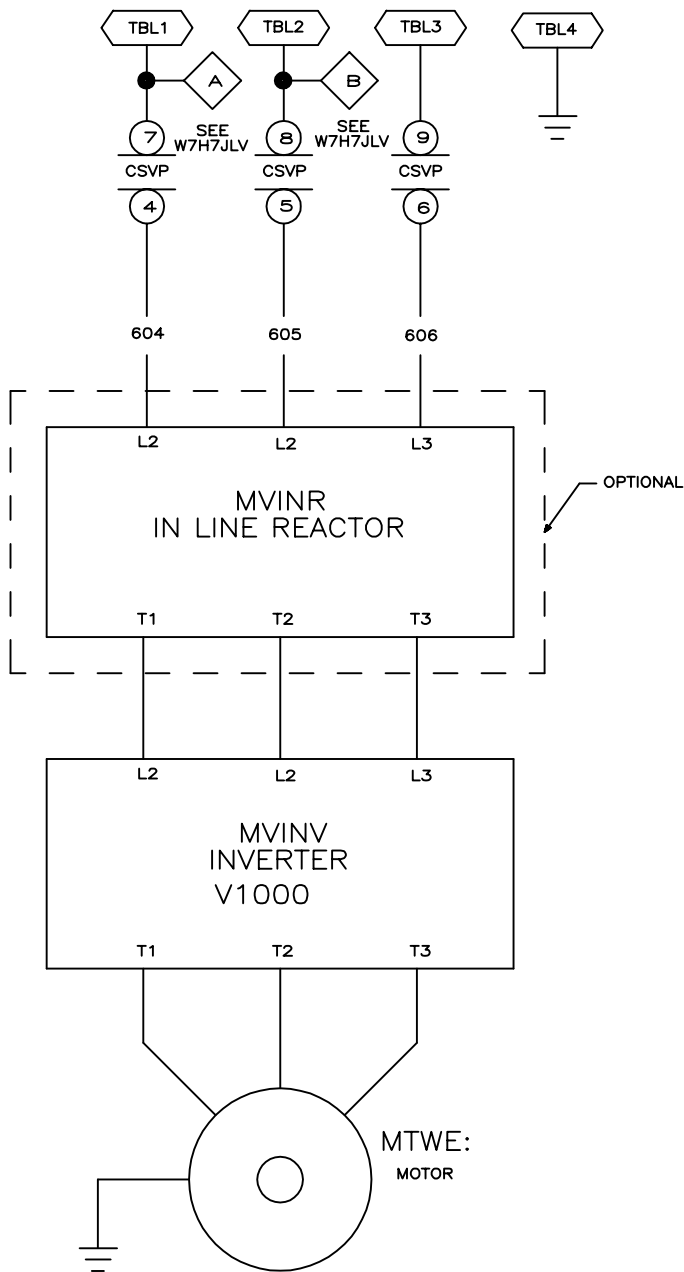

ALL VOLTAGES 30015V7J,  
30022V6J & 30022H8J

LITHO IN U.S.A.

00 01

02

03

04

05

06

07

08

09

W7H7JVPF  
2008475B

	CW		CCW		
	K21	K22	K18	K19	K20
WASH 1	X				
WASH 2	X		X		
RINS SAVE	X		X	X	
DRAIN	X			X	
EXTRACT 1	X				X
EXTRACT 2	X		X		X
EXTRACT 3	X			X	X
OUT OF EXTRACT					X

**W7H7JVPF**  
 SCHEMATIC: VARIABLE SPEED CONTROLLER  
 FOR 30015V7J 30022H7J, H8J & V6J  
 V1000 3 PHASE AND SINGLE PHASE  
 PELLERIN MILNOR CORPORATION