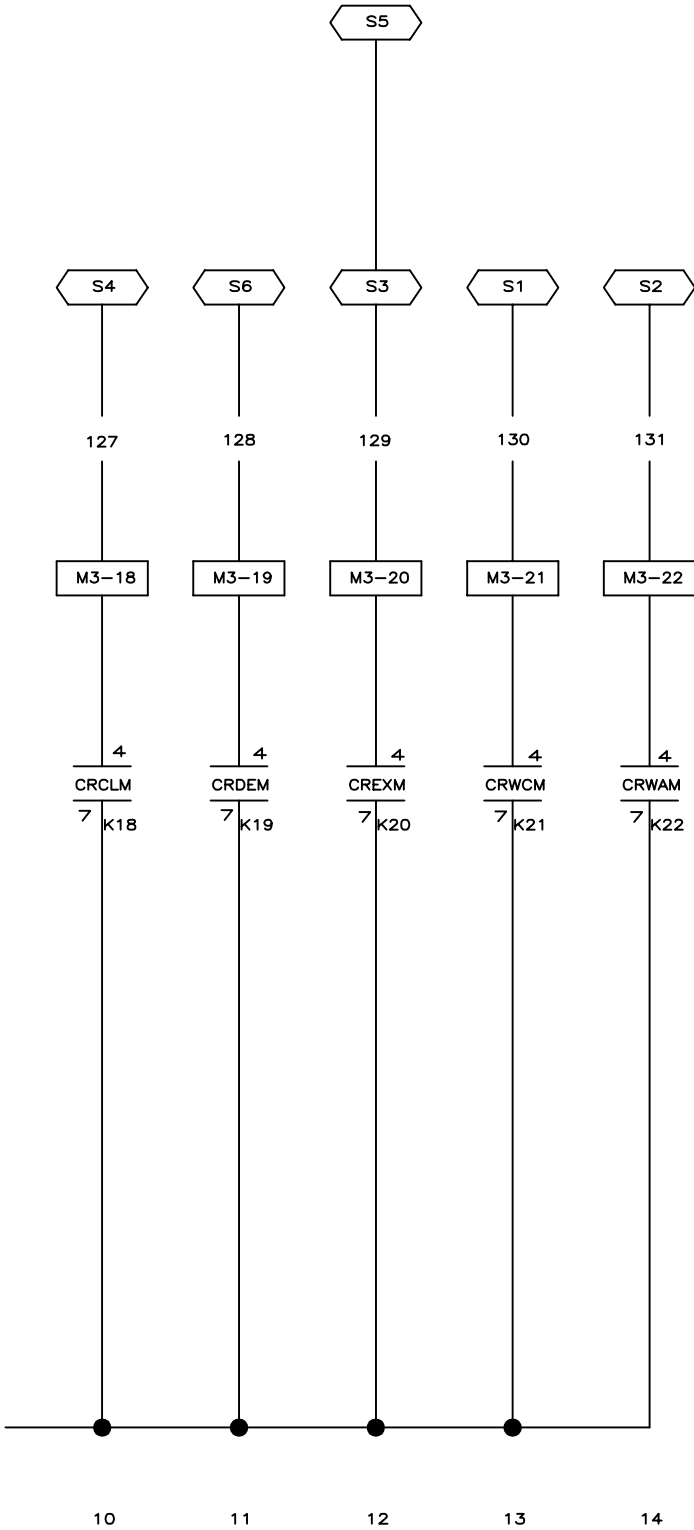

ALL VOLTAGES 30015V7J,  
30022V6J & 30022H8J

LITHO IN U.S.A.

00 01

02

03

04

05

06

07

08

09

W7H7JVPF  
2008475B

	CW		CCW		
	K21	K22	K18	K19	K20
WASH 1	X				
WASH 2	X		X		
RINS SAVE	X		X	X	
DRAIN	X			X	
EXTRACT 1	X				X
EXTRACT 2	X		X		X
EXTRACT 3	X			X	X
OUT OF EXTRACT					X

**W7H7JVPF**  
 SCHEMATIC: VARIABLE SPEED CONTROLLER  
 FOR 30015V7J 30022H7J, H8J & V6J  
 V1000 3 PHASE AND SINGLE PHASE  
 PELLERIN MILNOR CORPORATION