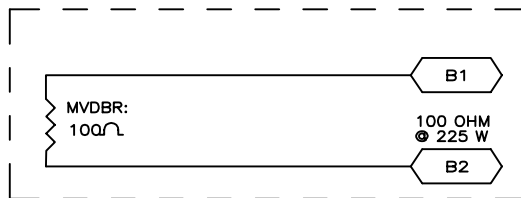

ALL VOLTAGES 30015V7J,  
30022V6J & 30022H8J

LITHO IN U.S.A.

00 01

02

03

04

05

06

07

08

09

W7H7JVPF  
2008475B

	CW		CCW		
	K21	K22	K18	K19	K20
WASH 1	X				
WASH 2	X		X		
RINS SAVE	X		X	X	
DRAIN	X			X	
EXTRACT 1	X				X
EXTRACT 2	X		X		X
EXTRACT 3	X			X	X
OUT OF EXTRACT					X

**W7H7JVPF**  
 SCHEMATIC: VARIABLE SPEED CONTROLLER  
 FOR 30015V7J 30022H7J, H8J & V6J  
 V1000 3 PHASE AND SINGLE PHASE  
 PELLERIN MILNOR CORPORATION